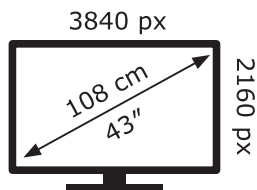

ENERG

LG Electronics

43NANO773PA

66 kWh/1000h

ABCDEF**G**

86 kWh/1000h

2019/2013